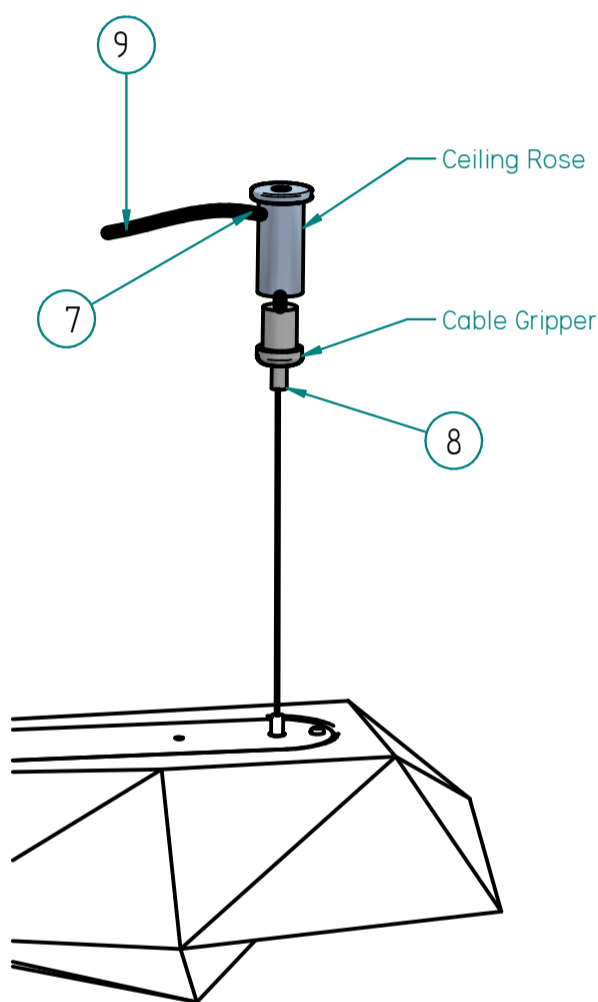

Fractal Cloud T5 Fluorescent Installation Guide

1. Before mounting select appropriate height for hanging Fractal Cloud and trim power cable to suit

2. Terminate cables within the T5 Batten and run power cable through power cable hole in backing plate.

Note: Dimmable version requires the connection of two extra poles.

D1 - White Strip
D2 - Black Strip

3. Screw T5 Batten and Backing plate assembly to Fractal Cloud diffuser with the 6xM5 button head screws

4. Position ceiling canopy bracket and mount to ceiling

5. Attach ceiling canopy cover to ceiling mount bracket

FILE NAME: Fractal Cloud Installation.d

UNLESS OTHERWISE SPECIFIED
DIMENSIONS ARE IN MILLIMETERS
ANGLES $\pm 0.5^\circ$
2 PL ± 0.05 3 PL ± 0.005

6. Position both ceiling mounts 600mm from centre of ceiling canopy and mount using appropriate fastener (not included)

7. Screw cable gripper into ceiling mount. Feed the cable into cable gripper and out through hole in side of mount