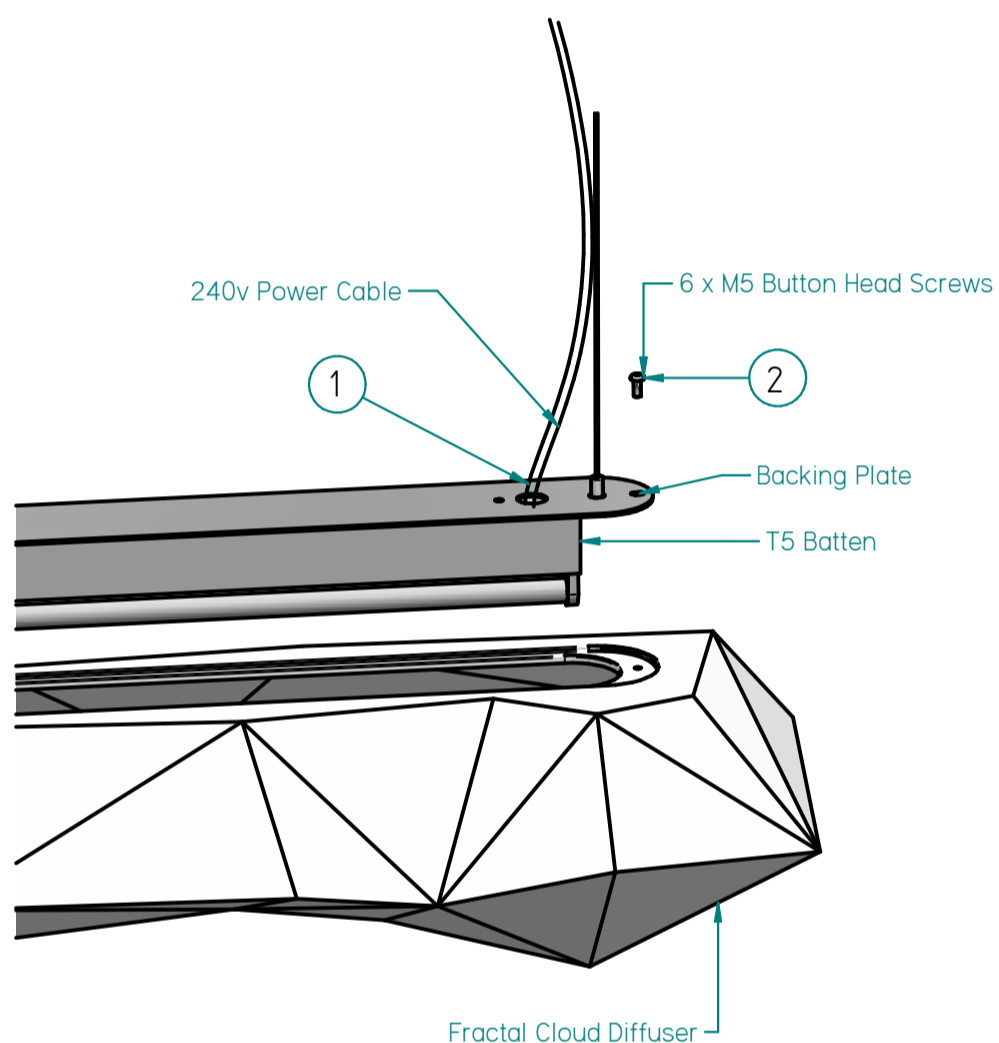

Fractal Cloud T5 Fluorescent Installation Guide

1. Before mounting select appropriate height for hanging Fractal Cloud and trim power cable to suit

2. Terminate cables within the T5 Batten and run power cable through power cable hole in backing plate.

Note: Dimmable version requires the connection of two extra poles.

D1 - White Strip
D2 - Black Strip

3. Screw T5 Batten and Backing plate assembly to Fractal Cloud diffuser with the 6xM5 button head screws

4. Position ceiling canopy bracket and mount to ceiling

5. Attach ceiling canopy cover to ceiling mount bracket

FILE NAME: Fractal Cloud Installation.d

UNLESS OTHERWISE SPECIFIED
DIMENSIONS ARE IN MILLIMETERS
ANGLES $\pm 0.5^\circ$
2 PL ± 0.05 3 PL ± 0.005