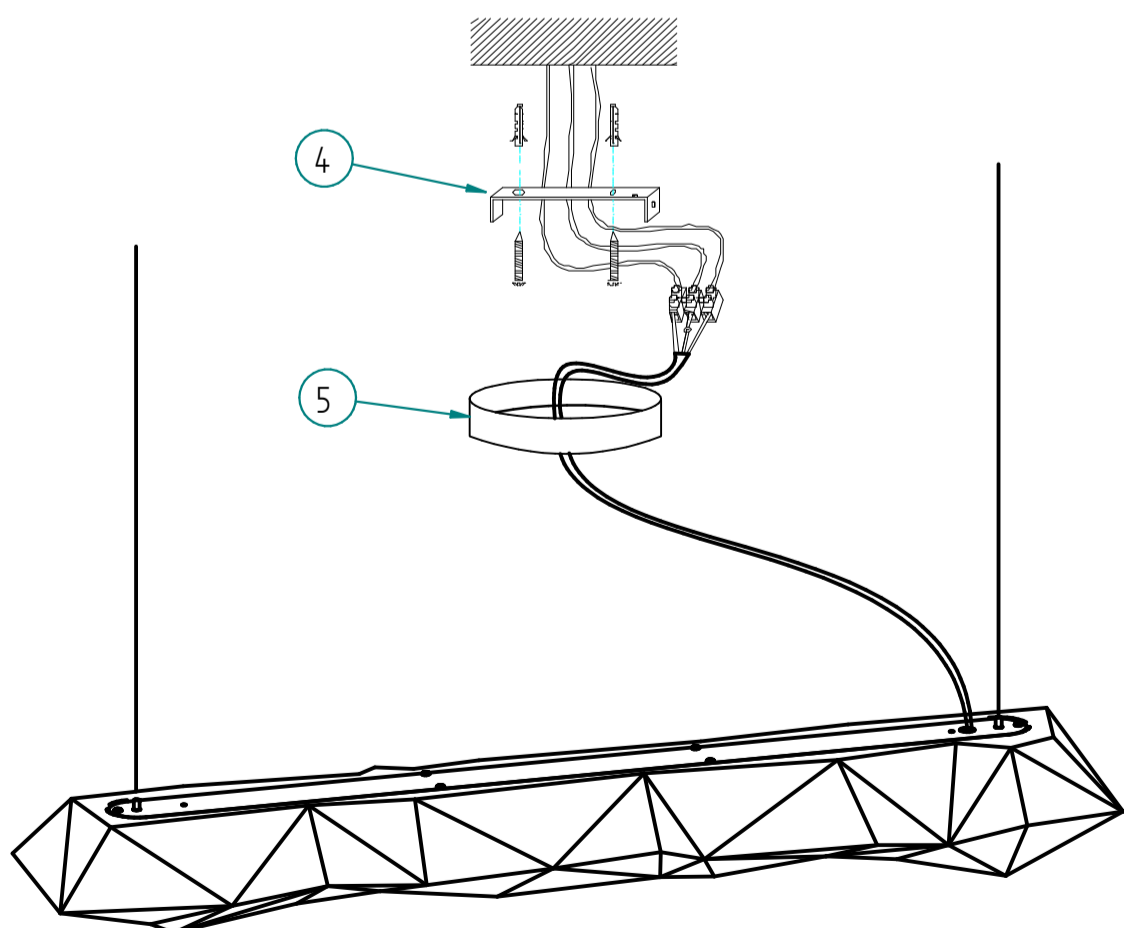

Fractal Cloud T5 Fluorescent Installation Guide

1. Before mounting select appropriate height for hanging Fractal Cloud and trim power cable to suit

2. Terminate cables within the T5 Batten and run power cable through power cable hole in backing plate.

Note: Dimmable version requires the connection of two extra poles.

D1 - White Strip
D2 - Black Strip

3. Screw T5 Batten and Backing plate assembly to Fractal Cloud diffuser with the 6xM5 button head screws

4. Position ceiling canopy bracket and mount to ceiling

5. Attach ceiling canopy cover to ceiling mount bracket

FILE NAME: Fractal Cloud Installation.d

UNLESS OTHERWISE SPECIFIED
DIMENSIONS ARE IN MILLIMETERS
ANGLES $\pm 0.5^\circ$
2 PL ± 0.05 3 PL ± 0.005

6. Position both ceiling mounts 600mm from centre of ceiling canopy and mount using appropriate fastener (not included)

7. Screw cable gripper into ceiling mount. Feed the cable into cable gripper and out through hole in side of mount