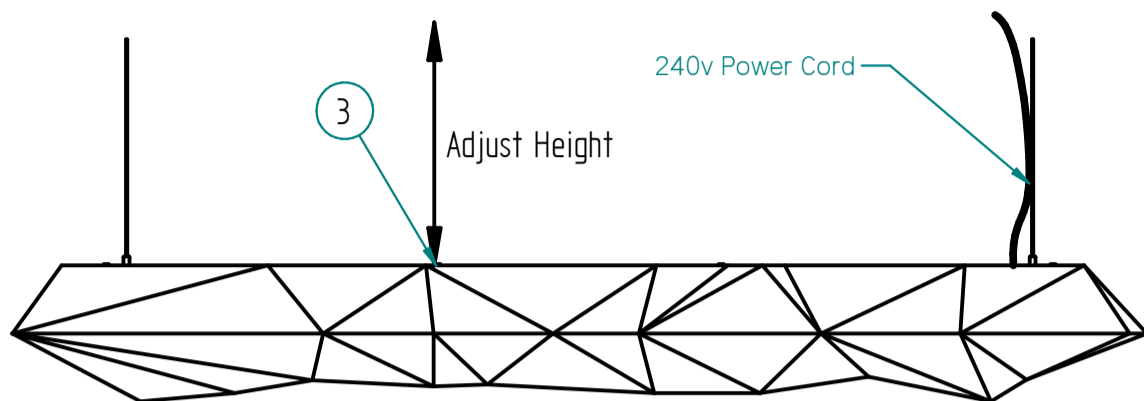

Fractal Cloud T5 Fluorescent Installation Guide

1. Before mounting select appropriate height for hanging Fractal Cloud and trim power cable to suit

2. Terminate cables within the T5 Batten and run power cable through power cable hole in backing plate.

Note: Dimmable version requires the connection of two extra poles.

D1 - White Strip
D2 - Black Strip

3. Screw T5 Batten and Backing plate assembly to Fractal Cloud diffuser with the 6xM5 button head screws

4. Position ceiling canopy bracket and mount to ceiling

5. Attach ceiling canopy cover to ceiling mount bracket

FILE NAME: Fractal Cloud Installation.d

UNLESS OTHERWISE SPECIFIED
DIMENSIONS ARE IN MILLIMETERS
ANGLES $\pm 0.5^\circ$
2 PL ± 0.05 3 PL ± 0.005