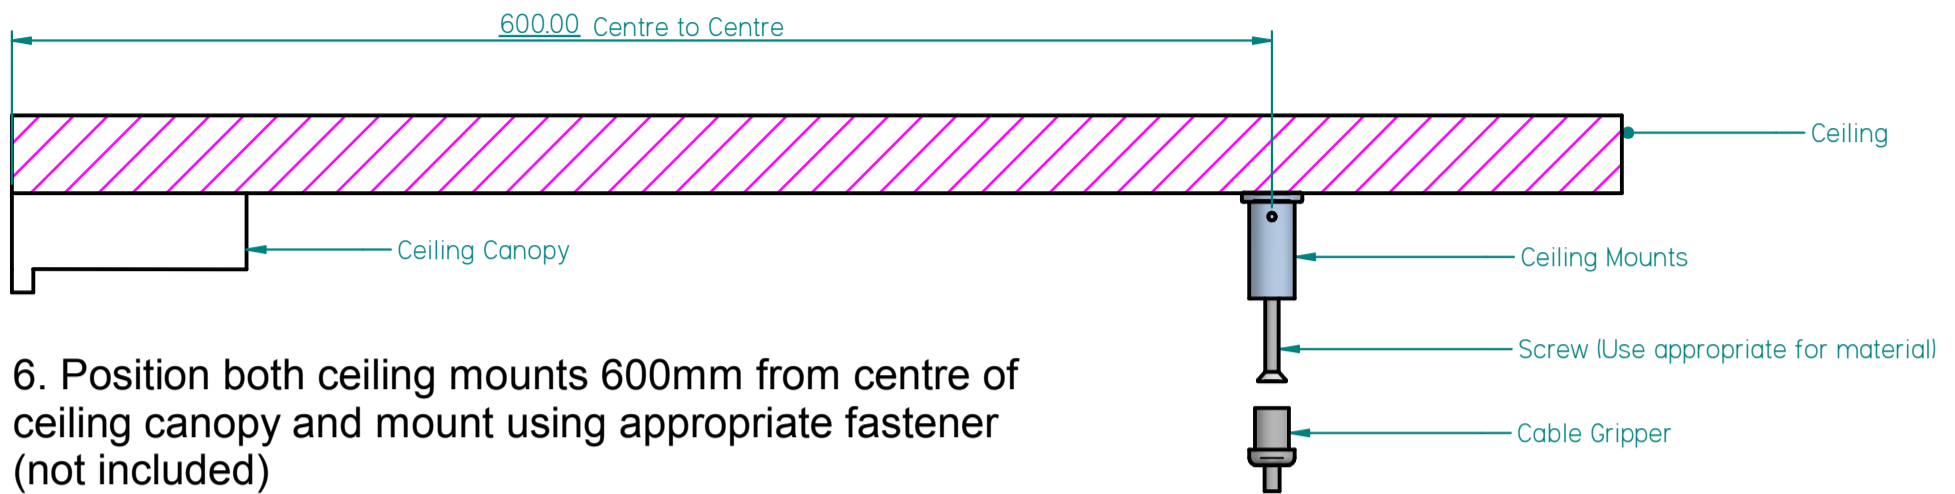

Fractal Cloud T5 Fluorescent Installation Guide

1. Before mounting select appropriate height for hanging Fractal Cloud and trim power cable to suit

2. Terminate cables within the T5 Batten and run power cable through power cable hole in backing plate.

4. Position ceiling canopy bracket and mount to ceiling

5. Attach ceiling canopy cover to ceiling mount bracket

FILE NAME: Fractal Cloud Installation.d

UNLESS OTHERWISE SPECIFIED
DIMENSIONS ARE IN MILLIMETERS
ANGLES $\pm 0.5^\circ$
2 PL ± 0.05 3 PL ± 0.005

6. Position both ceiling mounts 600mm from centre of ceiling canopy and mount using appropriate fastener (not included)

7. Screw cable gripper into ceiling mount. Feed the cable into cable gripper and out through hole in side of mount