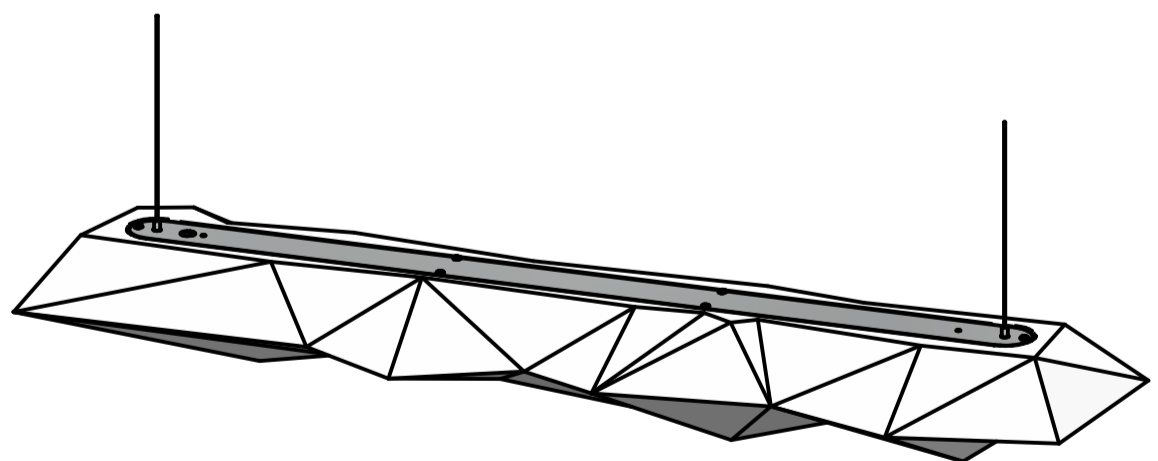

Fluorescent Tube Options

28W 1200mm T5
54W 1200mm T5

Dimmable Options

INST: Instant Start Electronic Ballast
SSEL: Soft Start Electronic Ballast
1-10V: 1-10V Dimming Ballast
DIG: Digital Dimming Ballast
DALI: DALI Electronic Ballast

Line voltage must be installed by a qualified Electrician, in accordance with local electrical laws

FILE NAME: Fractal Cloud Installation.d

UNLESS OTHERWISE SPECIFIED
DIMENSIONS ARE IN MILLIMETERS
ANGLES $\pm 0.5^\circ$
2 PL ± 0.05 3 PL ± 0.005

luxxbox pty ltd
Studio 3b/9 Chester Street Australia, 4059
p+61 7 32521633
f+61 7 32521766
www.luxxbox.com
copyright 2009 all rights reserved, do not copy without permission. abn 59123193788